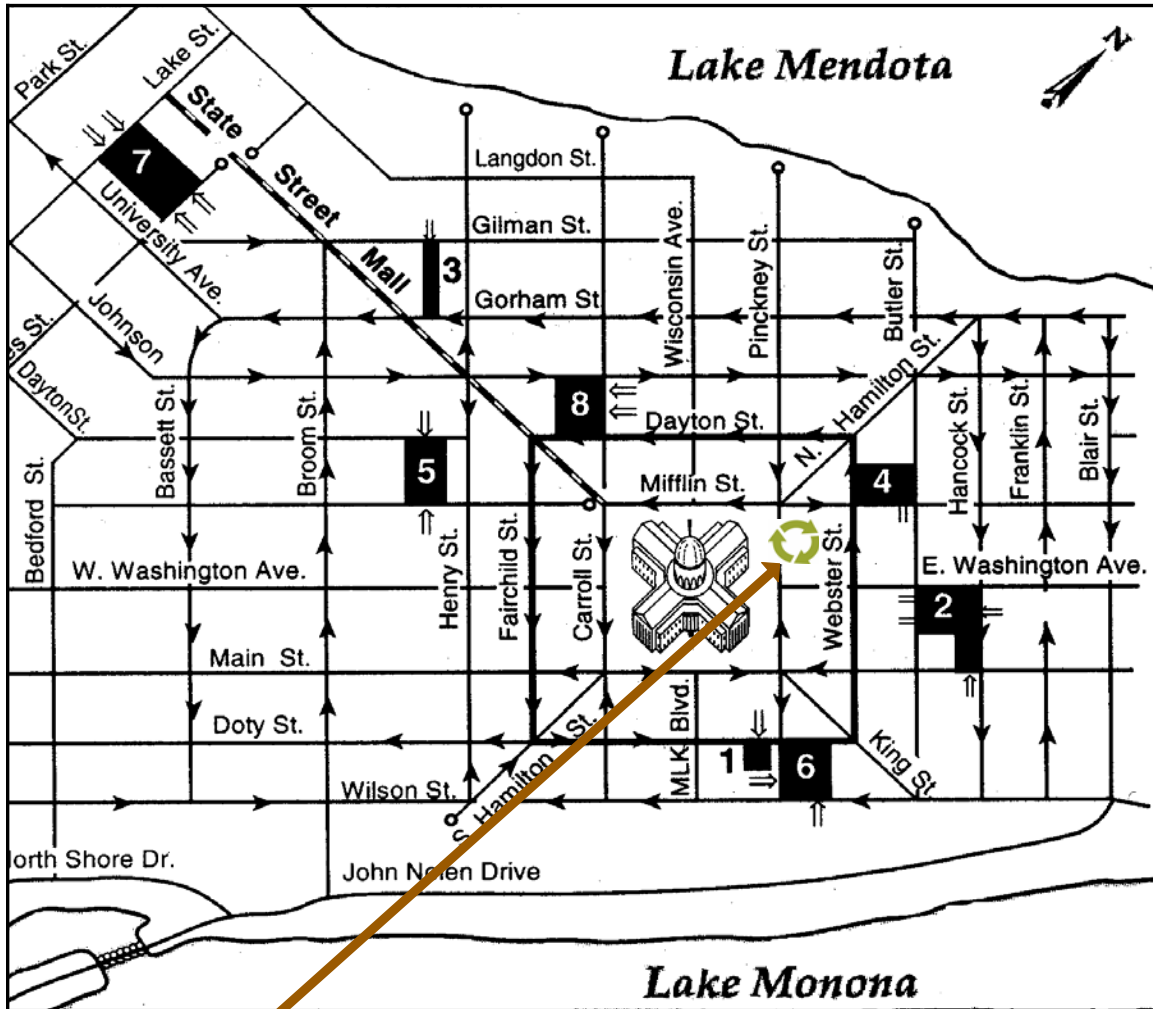

Directions to Madison Environmental Group

Madison Environmental Group, Inc.
25 North Pinckney, Suite 310
Madison, WI 53703-4286
608.280.0800 phone
608.280.8108 fax

<http://www.madisonenvironmental.com/>
info@madisonenvironmental.com

NOTE ONE WAY STREETS

PARKING: There is parking on the capitol-square, but it is limited to one hour, and the "public" spaces are quickly filled.

The parking ramps are identified, on the above map, by black squares with the white numbers. Ramps #4 and #8 are within easy walking distance from Pinckney Street. Enter the ramps at the arrows.

SEE NEXT PAGE FOR DRIVING DIRECTIONS